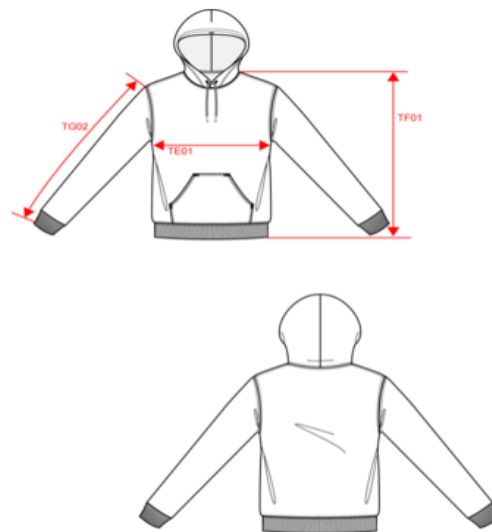

K476
Herensweater met capuchon

Afmeting

Measurements in cm	XS	S	M	L	XL	XXL	3XL	4XL
TE01 - 1/2 chest width at 1.5cm below armhole	49.00	52.00	55.00	58.00	61.00	64.00	67.00	70.00
TF01 - Total height from HSP	69.00	71.00	73.00	75.00	77.00	79.00	81.00	83.00
TG02 - Long sleeve length	60.50	61.50	62.50	63.50	64.50	65.50	66.50	67.50